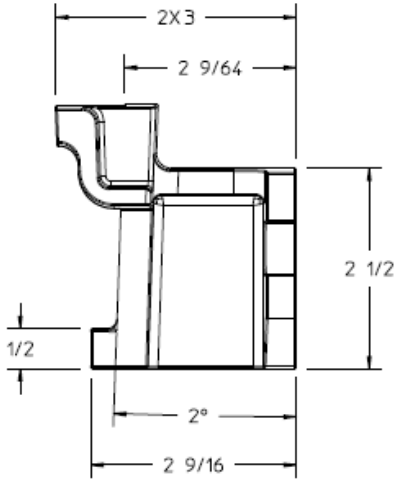

# Wall Bracket (WB-2)

**Tulsa:** 6802 S. 65th West Ave, Tulsa, OK 74131 • **Mail** PO Box 371, Tulsa, OK 74101  
**Phone** +1 918.446.1450 • **Toll-Free** +1 800.247.8690 • **Fax** +1 918.446.8143

**HANLOCK - CAUSEWAY**  
**COMPANY**