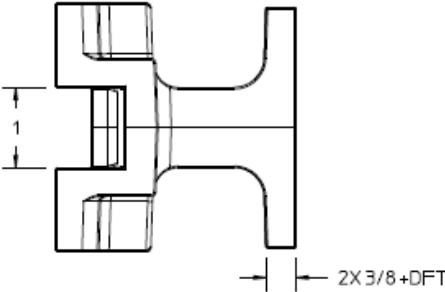

# Wall Bracket (WB-2)

**Tulsa:** 6802 S. 65th West Ave, Tulsa, OK 74131 • **Mail** PO Box 371, Tulsa, OK 74101  
**Phone** +1 918.446.1450 • **Toll-Free** +1 800.247.8690 • **Fax** +1 918.446.8143

**HANLOCK - CAUSEWAY**  
**COMPANY**