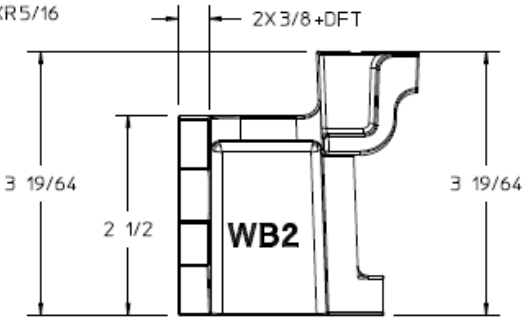

# Wall Bracket (WB-2)

**Tulsa:** 6802 S. 65th West Ave, Tulsa, OK 74131 • **Mail** PO Box 371, Tulsa, OK 74101  
**Phone** +1 918.446.1450 • **Toll-Free** +1 800.247.8690 • **Fax** +1 918.446.8143

**HANLOCK - CAUSEWAY**  
**COMPANY**