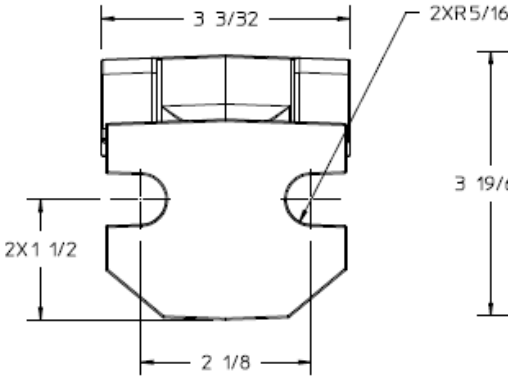

# Wall Bracket (WB-2)

**Tulsa:** 6802 S. 65th West Ave, Tulsa, OK 74131 • **Mail** PO Box 371, Tulsa, OK 74101  
**Phone** +1 918.446.1450 • **Toll-Free** +1 800.247.8690 • **Fax** +1 918.446.8143

**HANLOCK - CAUSEWAY**  
**COMPANY**