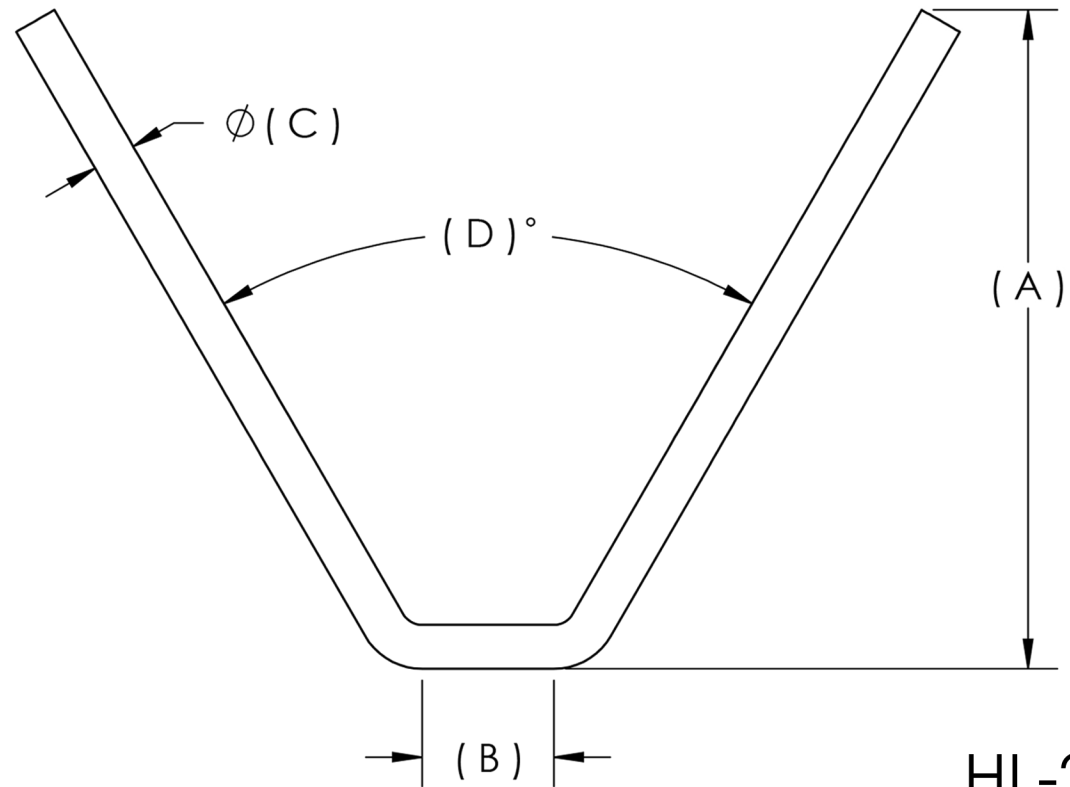

REV 1

1/4/21

Tulsa: 6802 S. 65th West Ave. Tulsa, OK 74131 • Mail PO Box 371 Tulsa, OK 74101
Phone +1 918.446.1450 • Toll-Free +1 800.247.8690 • Fax +1 918.446.8143

HANLOCK-CAUSEWAY
COMPANY

ANCHOR DIMENSION TABLE

A=	B=	C=	D=	E=	F=	G=	H=	I=	J=	K=

HL-203E

www.hanlock.com