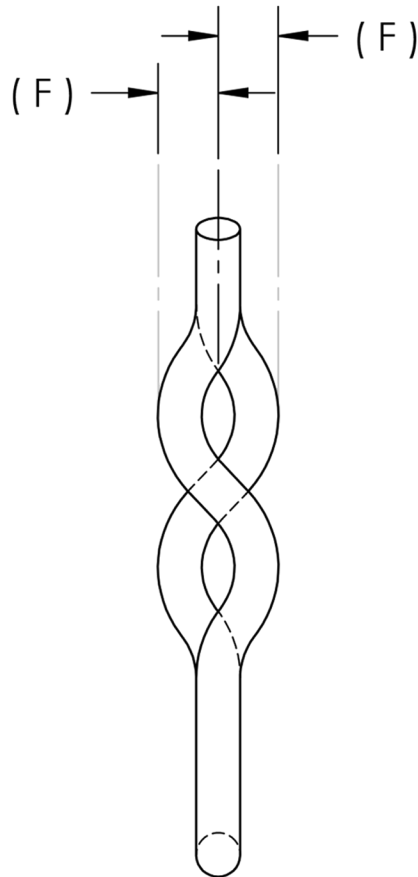

REV 1

1/4/21

Tulsa: 6802 S. 65th West Ave. Tulsa, OK 74131 • Mail PO Box 371 Tulsa, OK 74101
Phone +1 918.446.1450 • Toll-Free +1 800.247.8690 • Fax +1 918.446.8143

HANLOCK-CAUSEWAY
COMPANY

ANCHOR DIMENSION TABLE

A=	B=	C=	D=	E=	F=	G=	H=	I=	J=	K=

HL-203E

www.hanlock.com