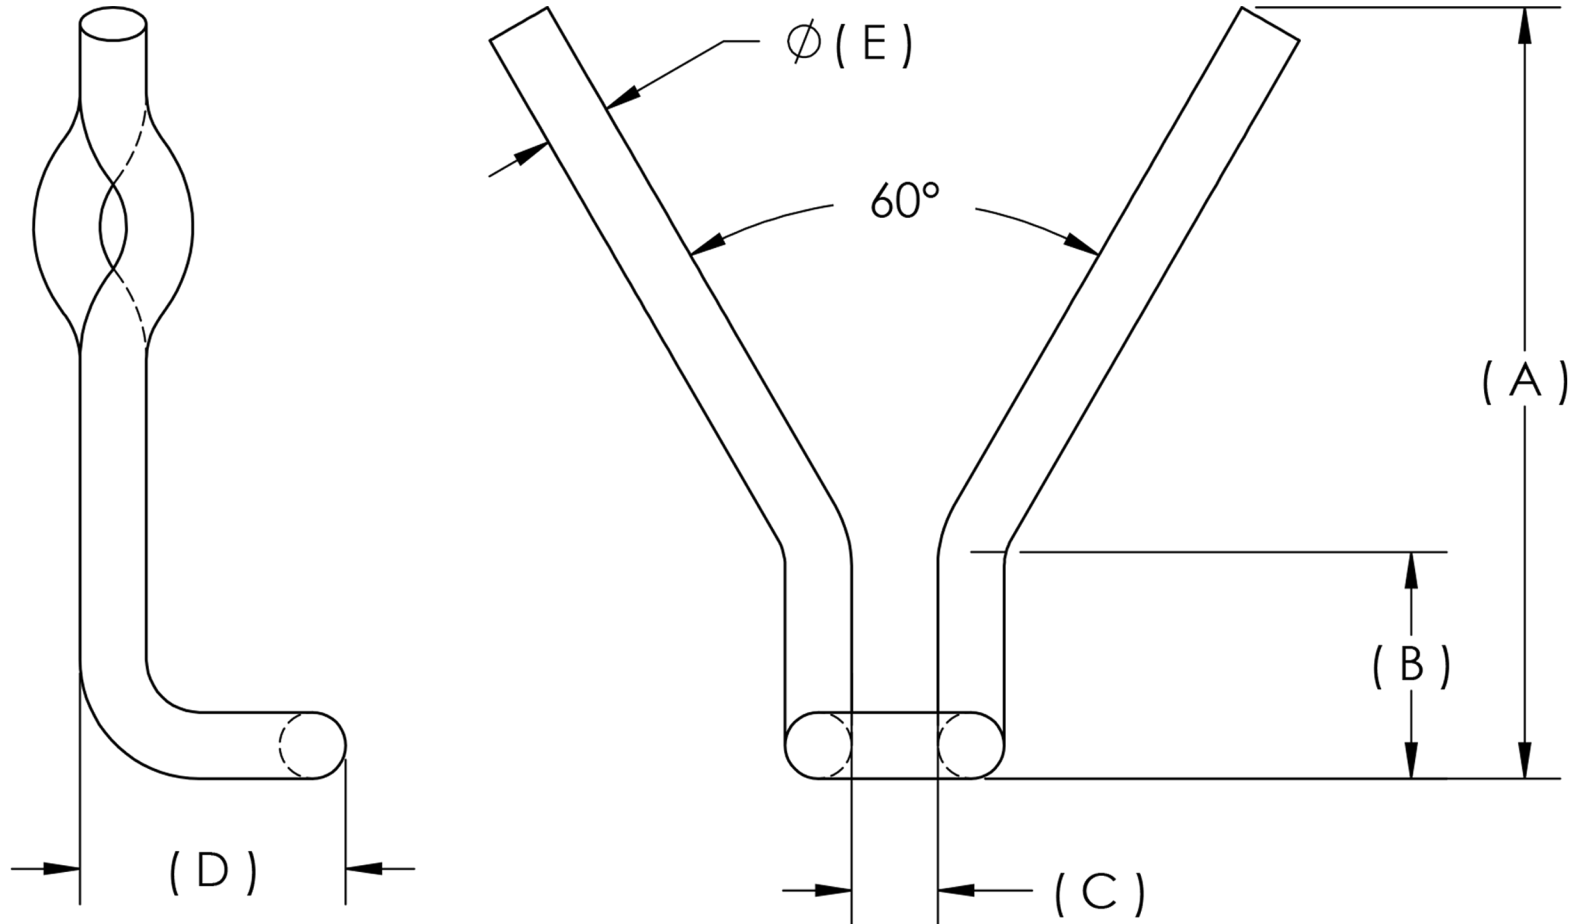

REV 1

1/4/21

Tulsa: 6802 S. 65th West Ave. Tulsa, OK 74131 • Mail PO Box 371 Tulsa, OK 74101
Phone +1 918.446.1450 • Toll-Free +1 800.247.8690 • Fax +1 918.446.8143

HANLOCK-CAUSEWAY
COMPANY

ANCHOR DIMENSION TABLE

A=	B=	C=	D=	E=	F=	G=	H=	I=	J=	K=

HL-202

www.hanlock.com