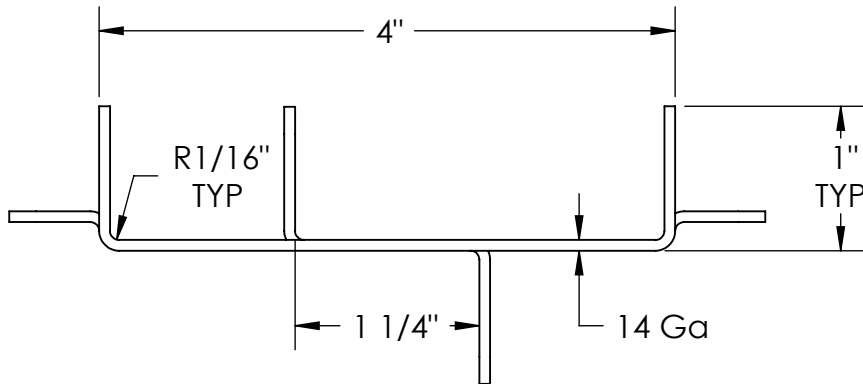

REV 1  
1/4/21

Tulsa: 6802 S. 65th West Ave. Tulsa, OK 74131 • Mail PO Box 371 Tulsa, OK 74101  
Phone +1 918.446.1450 • Toll-Free +1 800.247.8690 • Fax +1 918.446.8143

HANLOCK-CAUSEWAY  
COMPANY

H126  
CURL ANCHOR  
[www.hanlock.com](http://www.hanlock.com)