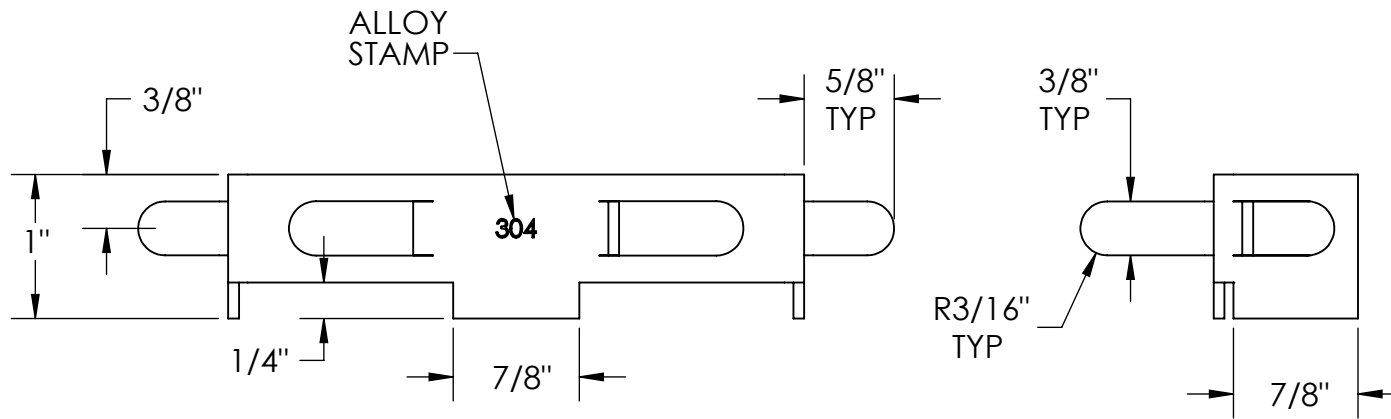

REV 1  
1/4/21

Tulsa: 6802 S. 65th West Ave. Tulsa, OK 74131 • Mail PO Box 371 Tulsa, OK 74101  
Phone +1 918.446.1450 • Toll-Free +1 800.247.8690 • Fax +1 918.446.8143

HANLOCK-CAUSEWAY  
COMPANY

H126  
CURL ANCHOR  
[www.hanlock.com](http://www.hanlock.com)